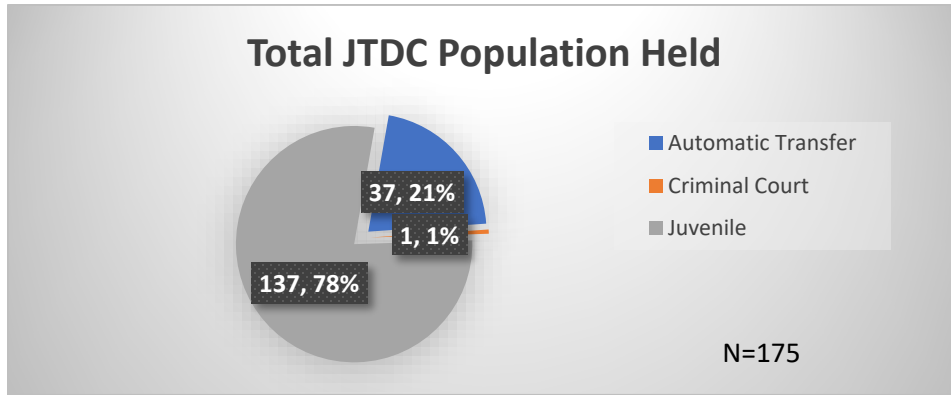

Daily Data Dashboard – December 9, 2022
Demographics for JTDC Population
Friday Morning Midnight Count

Total # of probation Involved youth¹: 1,030

¹ Probation Active: Any youth who is pending sentencing with an active social history, has been formally placed on probation or supervision with Cook County Juvenile Probation on the date of the report.

*Age, Gender and Race for Criminal Court population (N=1) is not represented in this report.

Data sources: cFive Supervisor – Probation Population and RMIS – JTDC Population

Daily Data Dashboard – December 9, 2022
Demographics for JTDC Population
Friday Morning Midnight Count