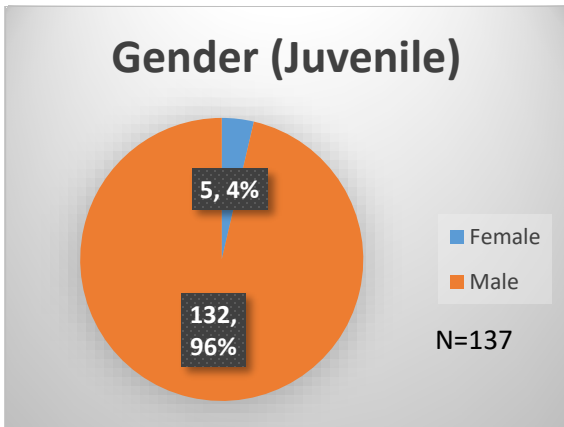

Daily Data Dashboard – December 9, 2022
Demographics for JTDC Population
Friday Morning Midnight Count

Total # of probation Involved youth¹: 1,030

¹ Probation Active: Any youth who is pending sentencing with an active social history, has been formally placed on probation or supervision with Cook County Juvenile Probation on the date of the report.

*Age, Gender and Race for Criminal Court population (N=1) is not represented in this report.

Data sources: cFive Supervisor – Probation Population and RMIS – JTDC Population

Daily Data Dashboard – December 9, 2022
Demographics for JTDC Population
Friday Morning Midnight Count