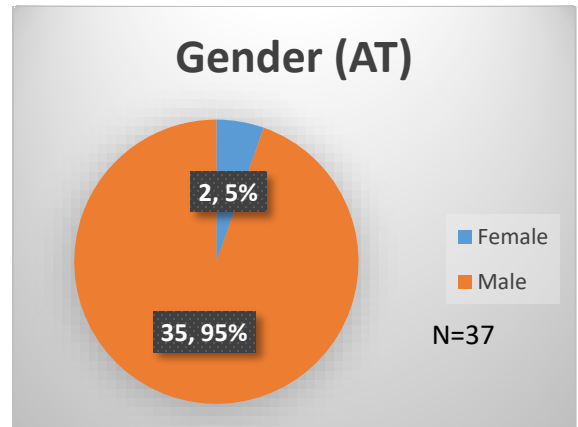

Daily Data Dashboard – December 9, 2022
Demographics for JTDC Population
Friday Morning Midnight Count

Total # of probation Involved youth¹: 1,030

¹ Probation Active: Any youth who is pending sentencing with an active social history, has been formally placed on probation or supervision with Cook County Juvenile Probation on the date of the report.

*Age, Gender and Race for Criminal Court population (N=1) is not represented in this report.

Data sources: cFive Supervisor – Probation Population and RMIS – JTDC Population

Daily Data Dashboard – December 9, 2022
Demographics for JTDC Population
Friday Morning Midnight Count