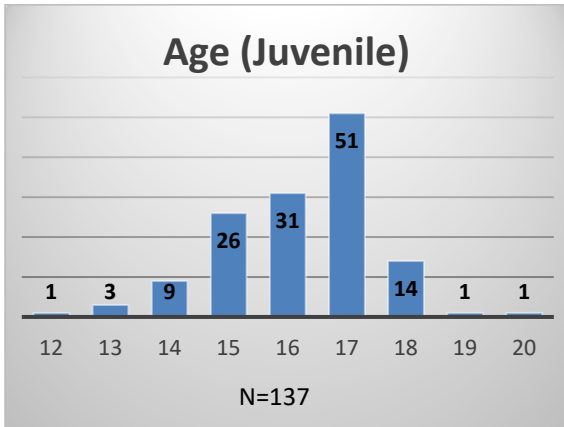

Daily Data Dashboard – December 9, 2022
Demographics for JTDC Population
Friday Morning Midnight Count

Total # of probation Involved youth¹: 1,030

¹ Probation Active: Any youth who is pending sentencing with an active social history, has been formally placed on probation or supervision with Cook County Juvenile Probation on the date of the report.

*Age, Gender and Race for Criminal Court population (N=1) is not represented in this report.

Data sources: cFive Supervisor – Probation Population and RMIS – JTDC Population

Daily Data Dashboard – December 9, 2022
Demographics for JTDC Population
Friday Morning Midnight Count