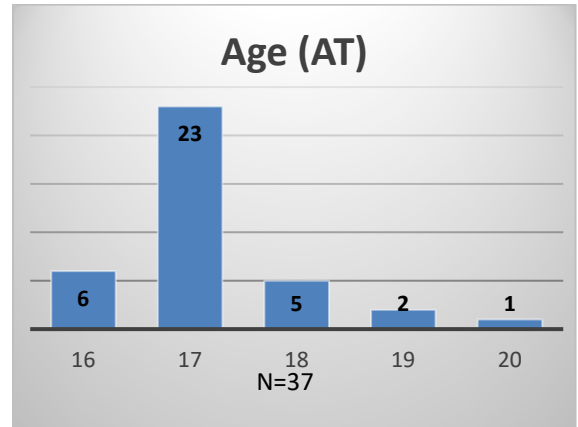

Daily Data Dashboard – December 9, 2022
Demographics for JTDC Population
Friday Morning Midnight Count

Total # of probation Involved youth¹: 1,030

¹ Probation Active: Any youth who is pending sentencing with an active social history, has been formally placed on probation or supervision with Cook County Juvenile Probation on the date of the report.

*Age, Gender and Race for Criminal Court population (N=1) is not represented in this report.

Data sources: cFive Supervisor – Probation Population and RMIS – JTDC Population

Daily Data Dashboard – December 9, 2022
Demographics for JTDC Population
Friday Morning Midnight Count